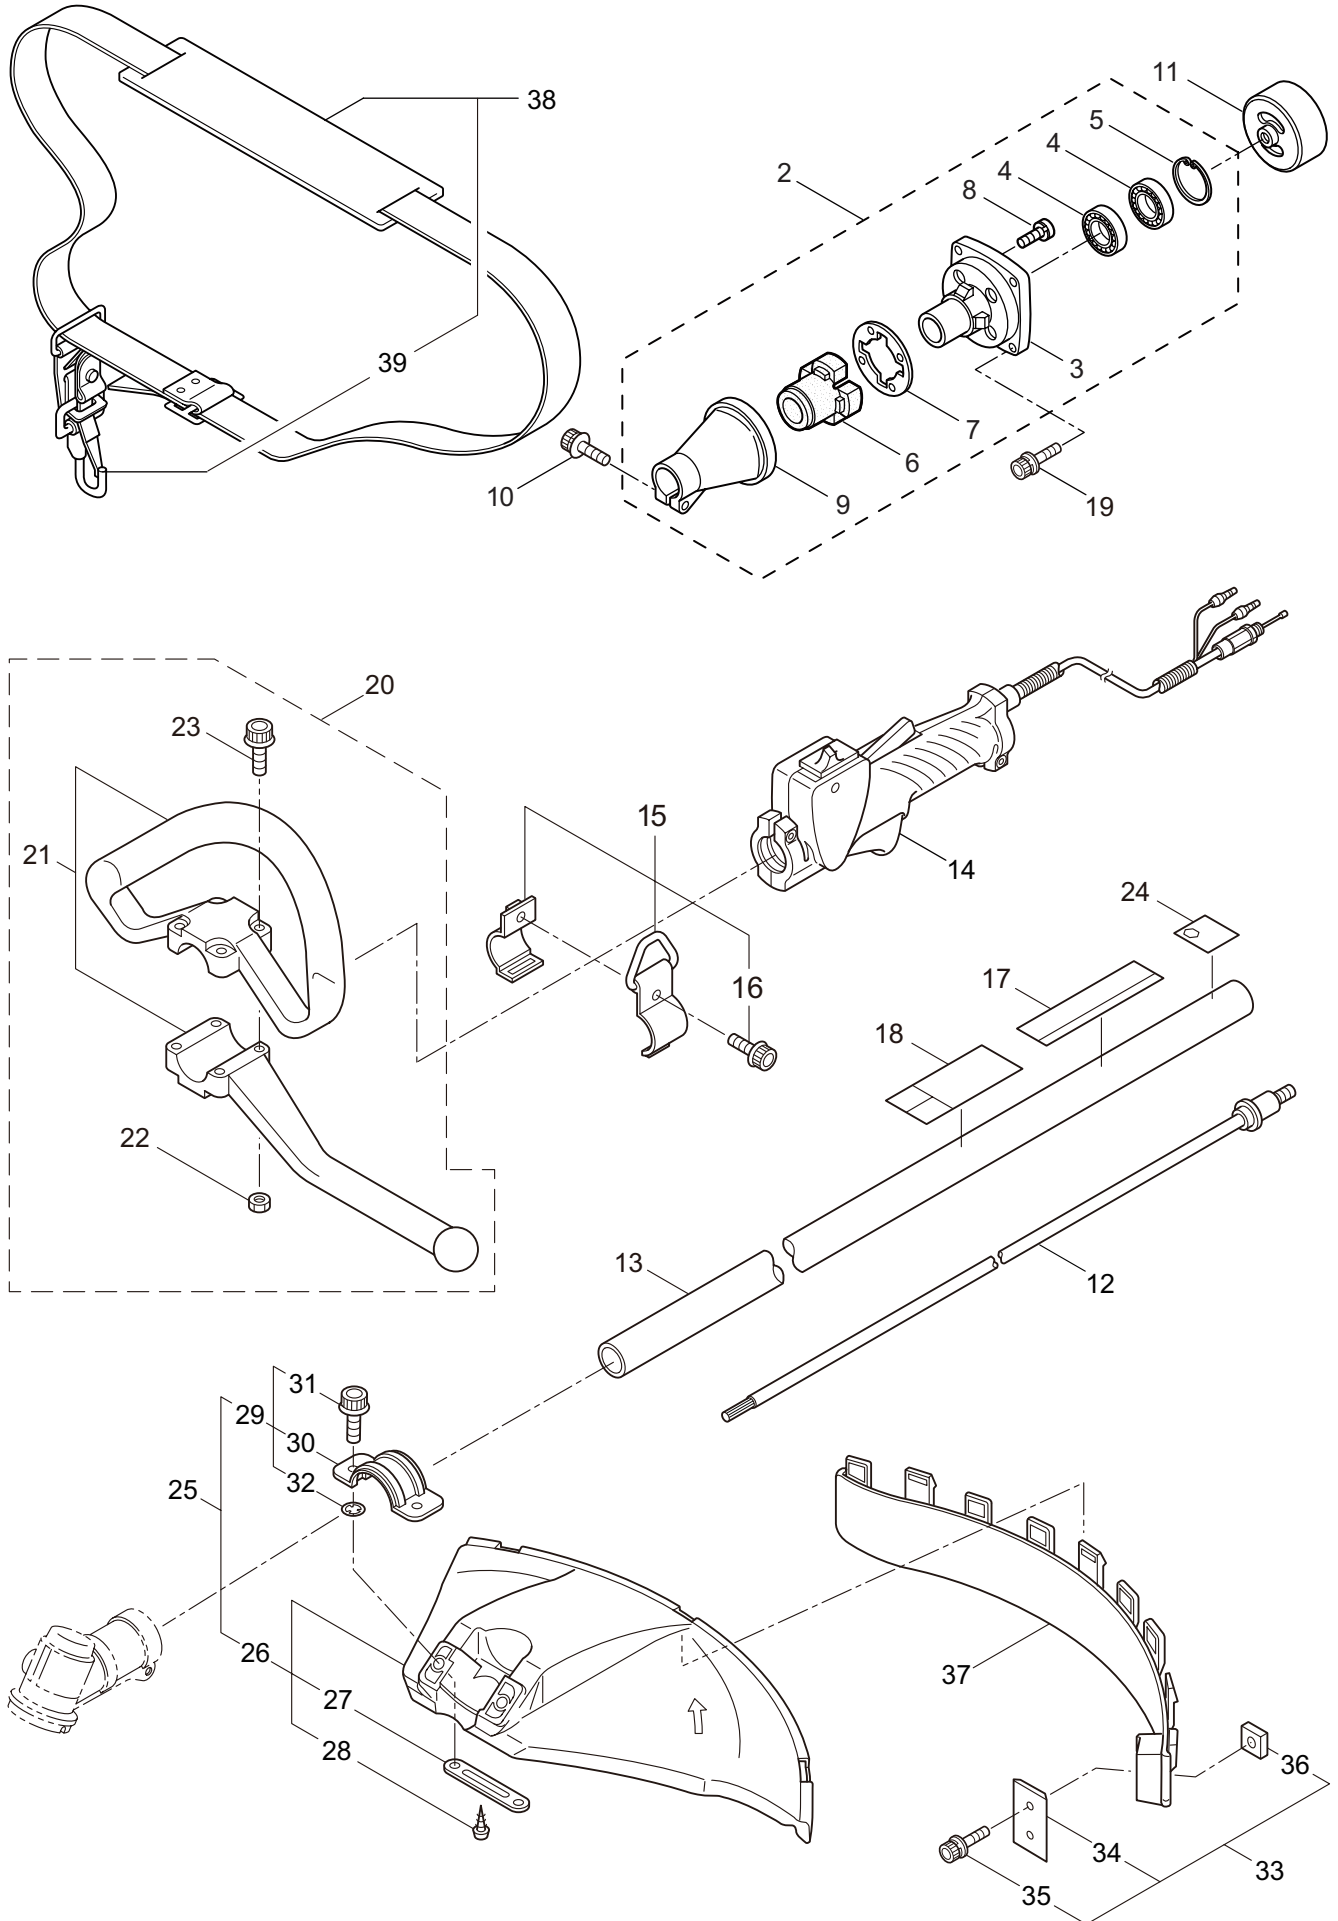

PARTS LIST

KJBL33

CONTENTS

1. MAIN BODY	1 ~ 2
2. GEARCASE.....	3 ~ 4
3. ENGINE.....	5 ~ 8
4. CARBURETOR, FUEL TANK	9 ~ 10
5. ACCESSORIES	11 ~ 12

2014. 10.

P/N 523876

1. KJBL33
MAIN BODY

Ref. No.	Part No.	Part Name	Q'ty	Remarks
1-1	364455	KJBL33	1	
1-2	215512	Clutch Case Ass'y	1	Incl.3-9
1-3	214592	Bearing Case	1	
1-4	214161	Bearing	2	#6000ZZ
1-5	054676	Snap Ring	1	#26
1-6	214162	Buffer	1	
1-7	214163	Washer	1	
1-8	092033	Screw	4	M5x15
1-9	214593	Driveshaft Tube Adapter	1	
1-10	261246	Cap Screw	1	M5x25
1-11	054677	Clutch Drum	1	
1-12	219268	Driveshaft Ass'y	1	
1-13	224122	Driveshaft Tube	1	
1-14	231017	Throttle Trigger	1	
1-15	215533	Hanging Bracket Ass'y	1	Incl.16
1-16	261762	Cap Screw	1	M5x14
1-17	237020	Label	1	KJBL33
1-18	223188	Label	1	
1-19	261250	Cap Screw	4	M5x20
1-20	231955	Loop Handle Ass'y	1	Incl.21-23
1-21	225699	Loop Handle	1	
1-22	081027	Nut	4	M5
1-23	215608	Cap Screw	4	M5x30x16
1-24	228043	Label	1	
1-25	235700	Safety Cover Ass'y	1	Incl.26-32
1-26	231804	Safety Cover Ass'y	1	Incl.27,28
1-27	227819	Bracket	1	
1-28	221580	Screw	1	4x8
1-29	232087	Bracket Ass'y	1	Incl.30-32
1-30	227822	Bracket	1	
1-31	220632	Cap Screw	2	M6x30
1-32	231704	Washer	2	6x13xt1.0
1-33	231882	String Cutter Ass'y	1	Incl.34-36
1-34	230747	String Cutter	1	
1-35	261250	Cap Screw	1	M5x20
1-36	228325	Nut	1	
1-37	231033	Cover Extention	1	
1-38	220533	Hanging Strap Ass'y	1	Incl.39
1-39	231657	Hook	1	

2. KJBL33
GEARCASE

Ref. No.	Part No.	Part Name	Q'ty	Remarks
2-1	231880	Gearcase Ass'y	1	Incl.2-17
2-2	225960	Gearcase	1	
2-3	234109	Bolt	1	M8x8
2-4	227990	Bearing	1	#608
2-5	228416	Gear Set	1	
2-6	219087	Cap Screw	1	M5x10
2-7	227991	Bearing	1	#6001DDU
2-8	055185	Snap Ring	1	#28
2-9	227992	Bearing	1	#609
2-10	227993	Bearing	1	#609Z
2-11	228477	Snap Ring	1	#9
2-12	140270	Snap Ring	1	#24
2-13	261246	Cap Screw	1	M5x25
2-14	212986	Boss Adapter	1	
2-15	140275	Clamping Washer	1	
2-16	215547	Stabilizer	1	
2-17	215610	Bolt	1	M8x22,Counterclockwise