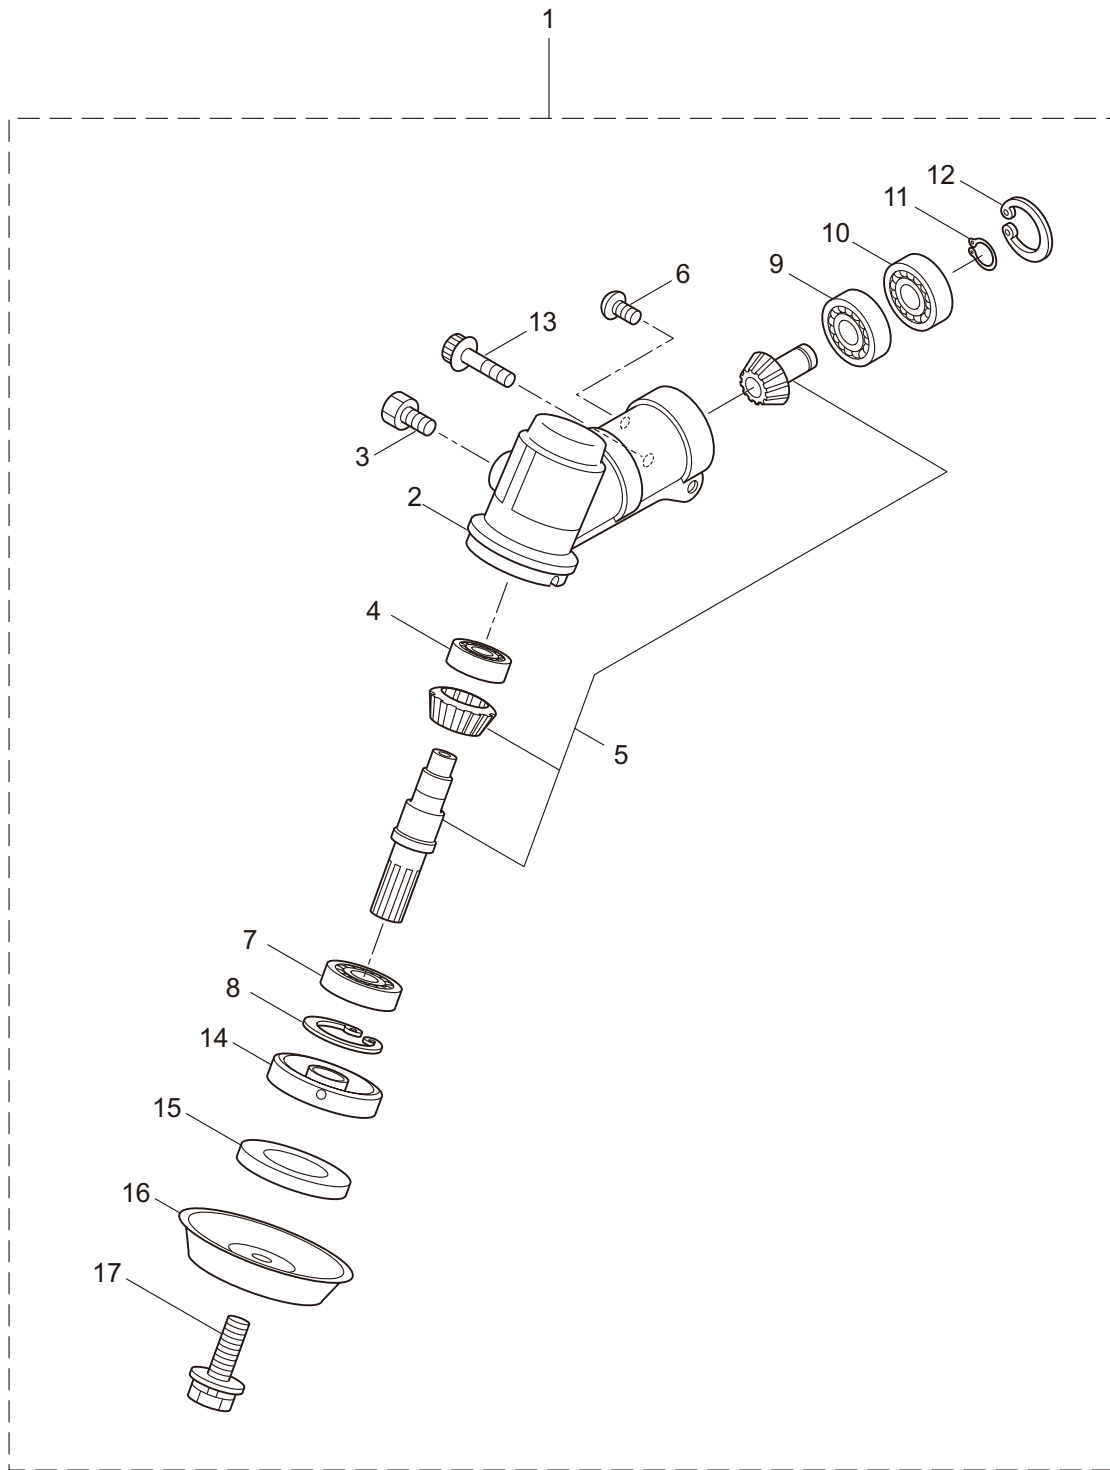

PARTS LIST

KJBL33

CONTENTS

1. MAIN BODY	1 ~ 2
2. GEARCASE.....	3 ~ 4
3. ENGINE.....	5 ~ 8
4. CARBURETOR, FUEL TANK	9 ~ 10
5. ACCESSORIES	11 ~ 12

2014. 10.

P/N 523876

1. KJBL33
MAIN BODY

Ref. No.	Part No.	Part Name	Q'ty	Remarks
1-1	364455	KJBL33	1	
1-2	215512	Clutch Case Ass'y	1	Incl.3-9
1-3	214592	Bearing Case	1	
1-4	214161	Bearing	2	#6000ZZ
1-5	054676	Snap Ring	1	#26
1-6	214162	Buffer	1	
1-7	214163	Washer	1	
1-8	092033	Screw	4	M5x15
1-9	214593	Driveshaft Tube Adapter	1	
1-10	261246	Cap Screw	1	M5x25
1-11	054677	Clutch Drum	1	
1-12	219268	Driveshaft Ass'y	1	
1-13	224122	Driveshaft Tube	1	
1-14	231017	Throttle Trigger	1	
1-15	215533	Hanging Bracket Ass'y	1	Incl.16
1-16	261762	Cap Screw	1	M5x14
1-17	237020	Label	1	KJBL33
1-18	223188	Label	1	
1-19	261250	Cap Screw	4	M5x20
1-20	231955	Loop Handle Ass'y	1	Incl.21-23
1-21	225699	Loop Handle	1	
1-22	081027	Nut	4	M5
1-23	215608	Cap Screw	4	M5x30x16
1-24	228043	Label	1	
1-25	235700	Safety Cover Ass'y	1	Incl.26-32
1-26	231804	Safety Cover Ass'y	1	Incl.27,28
1-27	227819	Bracket	1	
1-28	221580	Screw	1	4x8
1-29	232087	Bracket Ass'y	1	Incl.30-32
1-30	227822	Bracket	1	
1-31	220632	Cap Screw	2	M6x30
1-32	231704	Washer	2	6x13xt1.0
1-33	231882	String Cutter Ass'y	1	Incl.34-36
1-34	230747	String Cutter	1	
1-35	261250	Cap Screw	1	M5x20
1-36	228325	Nut	1	
1-37	231033	Cover Extention	1	
1-38	220533	Hanging Strap Ass'y	1	Incl.39
1-39	231657	Hook	1	

2. KJBL33
GEARCASE

Ref. No.	Part No.	Part Name	Q'ty	Remarks
2-1	231880	Gearcase Ass'y	1	Incl.2-17
2-2	225960	Gearcase	1	
2-3	234109	Bolt	1	M8x8
2-4	227990	Bearing	1	#608
2-5	228416	Gear Set	1	
2-6	219087	Cap Screw	1	M5x10
2-7	227991	Bearing	1	#6001DDU
2-8	055185	Snap Ring	1	#28
2-9	227992	Bearing	1	#609
2-10	227993	Bearing	1	#609Z
2-11	228477	Snap Ring	1	#9
2-12	140270	Snap Ring	1	#24
2-13	261246	Cap Screw	1	M5x25
2-14	212986	Boss Adapter	1	
2-15	140275	Clamping Washer	1	
2-16	215547	Stabilizer	1	
2-17	215610	Bolt	1	M8x22,Counterclockwise