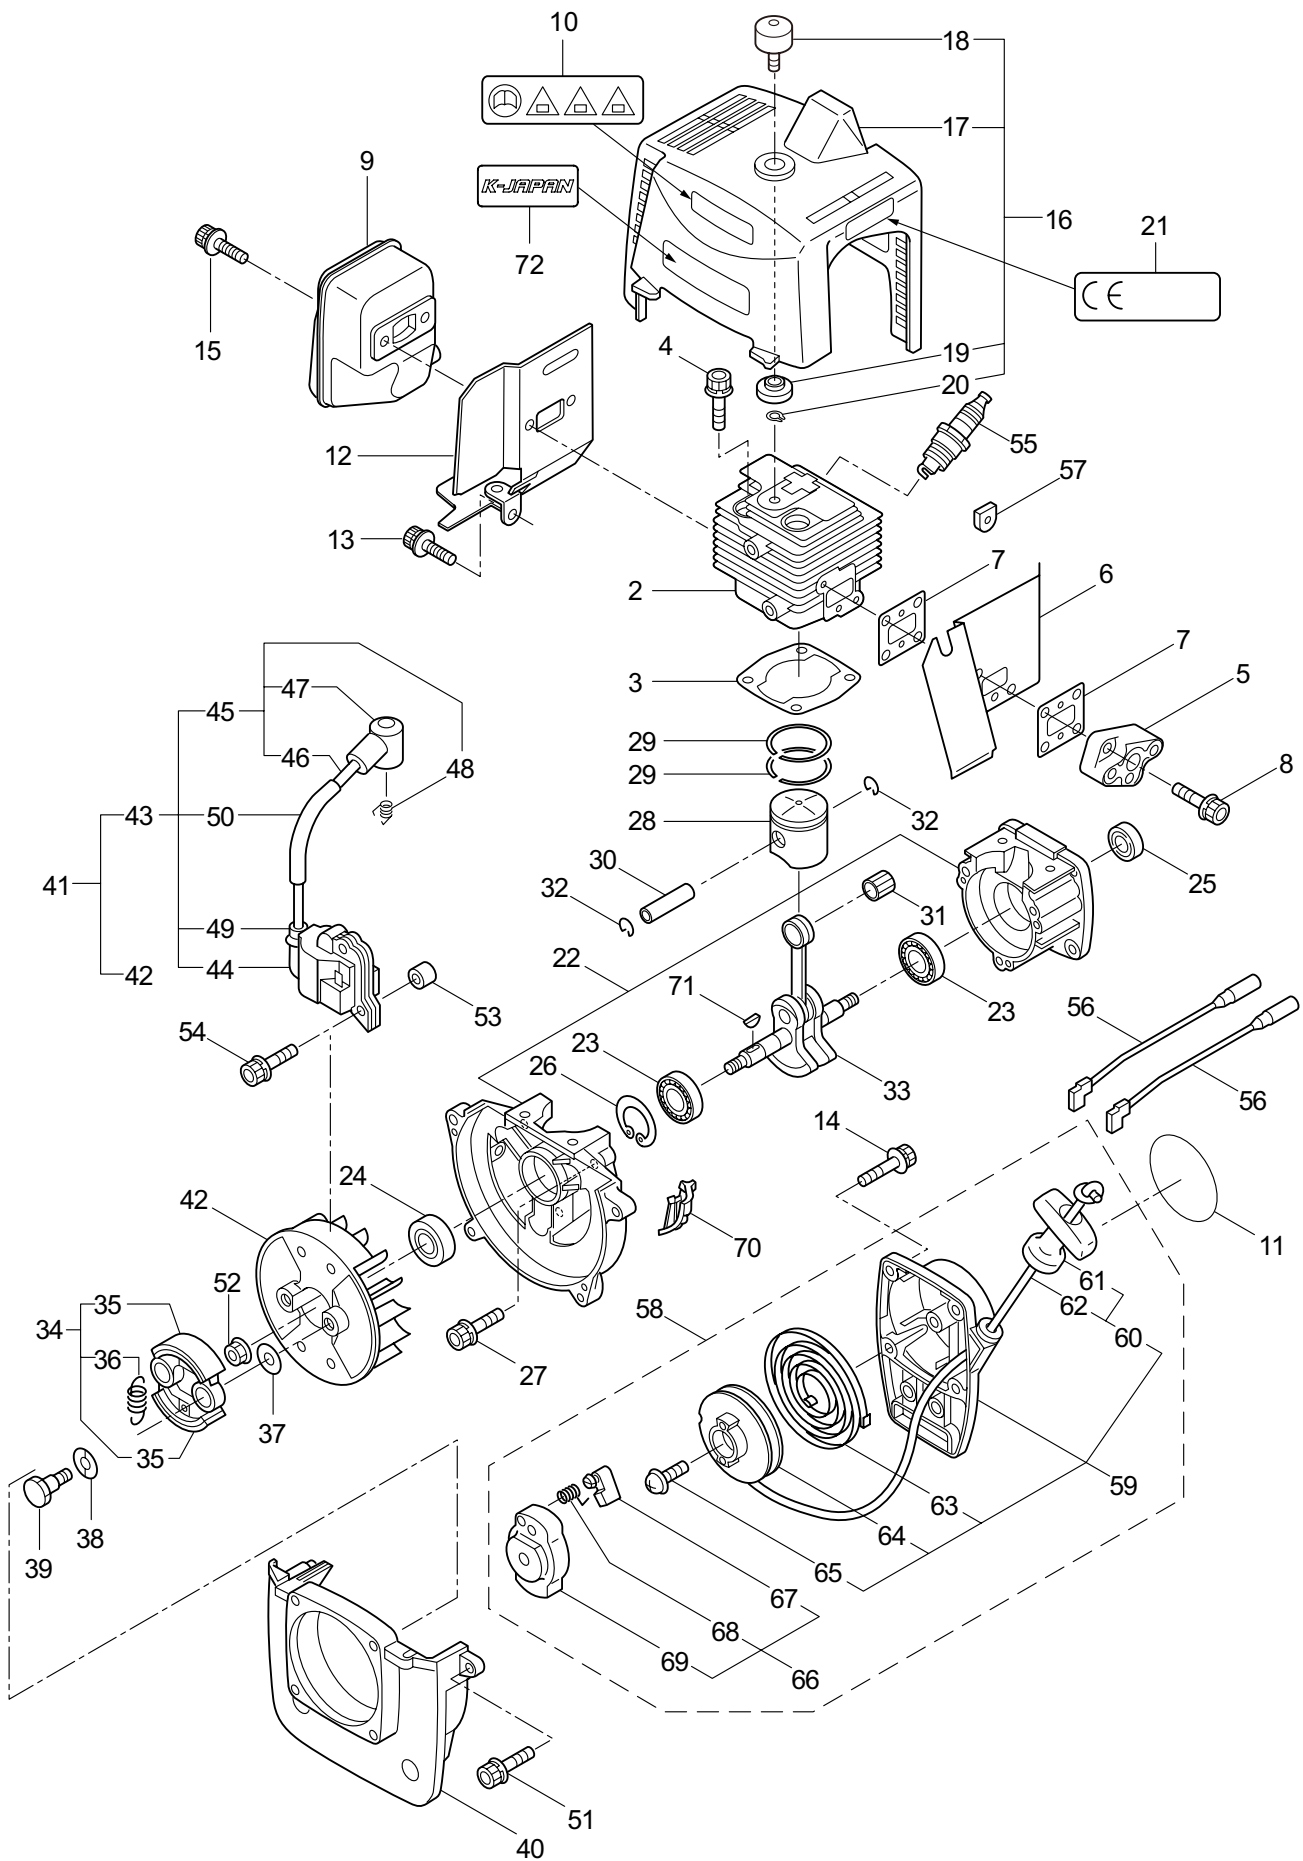

3. KJBL33 ENGINE

Ref. No.	Part No.	Part Name	Q'ty	Remarks
3-1	859702	Engine	1	AE330/02
3-2	284060	Cylinder	1	New gasket required
3-3	262201	Gasket	1	
3-4	261250	Cap Screw	4	M5x20
3-5	261938	Insulator	1	New gasket required
3-6	261364	Air Duct	1	
3-7	261171	Gasket	2	
3-8	265924	Cap Screw	2	M5x25
3-9	280619	Muffler	1	
3-10	284587	Label	1	
3-11	275019	Label	1	KJC331
3-12	261833	Gasket	1	
3-13	261607	Cap Screw	1	M5x16
3-14	261257	Cap Screw	4	M4x16
3-15	266402	Cap Screw	2	M5x55
3-16	286422	Top Cover Ass'y	1	Incl.17-20
3-17	265305	Top Cover	1	
3-18	286300	Knob	1	
3-19	261020	Spacer	1	
3-20	261734	Snap Ring	1	#5
3-21	267561	Label	1	
3-22	261379	Crankcase	1	
3-23	261384	Bearing	2	#6201C3
3-24	261385	Oil Seal	1	ISCD12327
3-25	261386	Oil Seal	1	ISCD12227
3-26	016732	Snap Ring	1	#32
3-27	261612	Cap Screw	3	M5x30
3-28	283848	Piston	1	
3-29	283847	Piston Ring	2	
3-30	261555	Piston Pin	1	7x10x31.5L
3-31	261392	Bearing,Needle	1	KBK10x14x12.5x1
3-32	261393	Clip,Piston Pin	2	
3-33	261395	Crankshaft/Conn.Rod Ass'y	1	
3-34	264503	Clutch Ass'y	1	Incl.35,36
3-35	264504	Clutch Shoe	2	(2)Required
3-36	263614	Spring,Clutch	1	
3-37	261189	Washer	2	6x16.5x1.2
3-38	261777	Wave Washer	2	
3-39	264505	Bolt	2	
3-40	281325	Fan Cover	1	
3-41	267391	Magneto Ass'y	1	Incl.42-50
3-42	261356	Rotor/Fan	1	
3-43	267400	Ignition Coil Ass'y	1	Incl.44-50
3-44	267401	Coil	1	
3-45	267403	Spark Plug Wire Ass'y	1	Incl.46-48