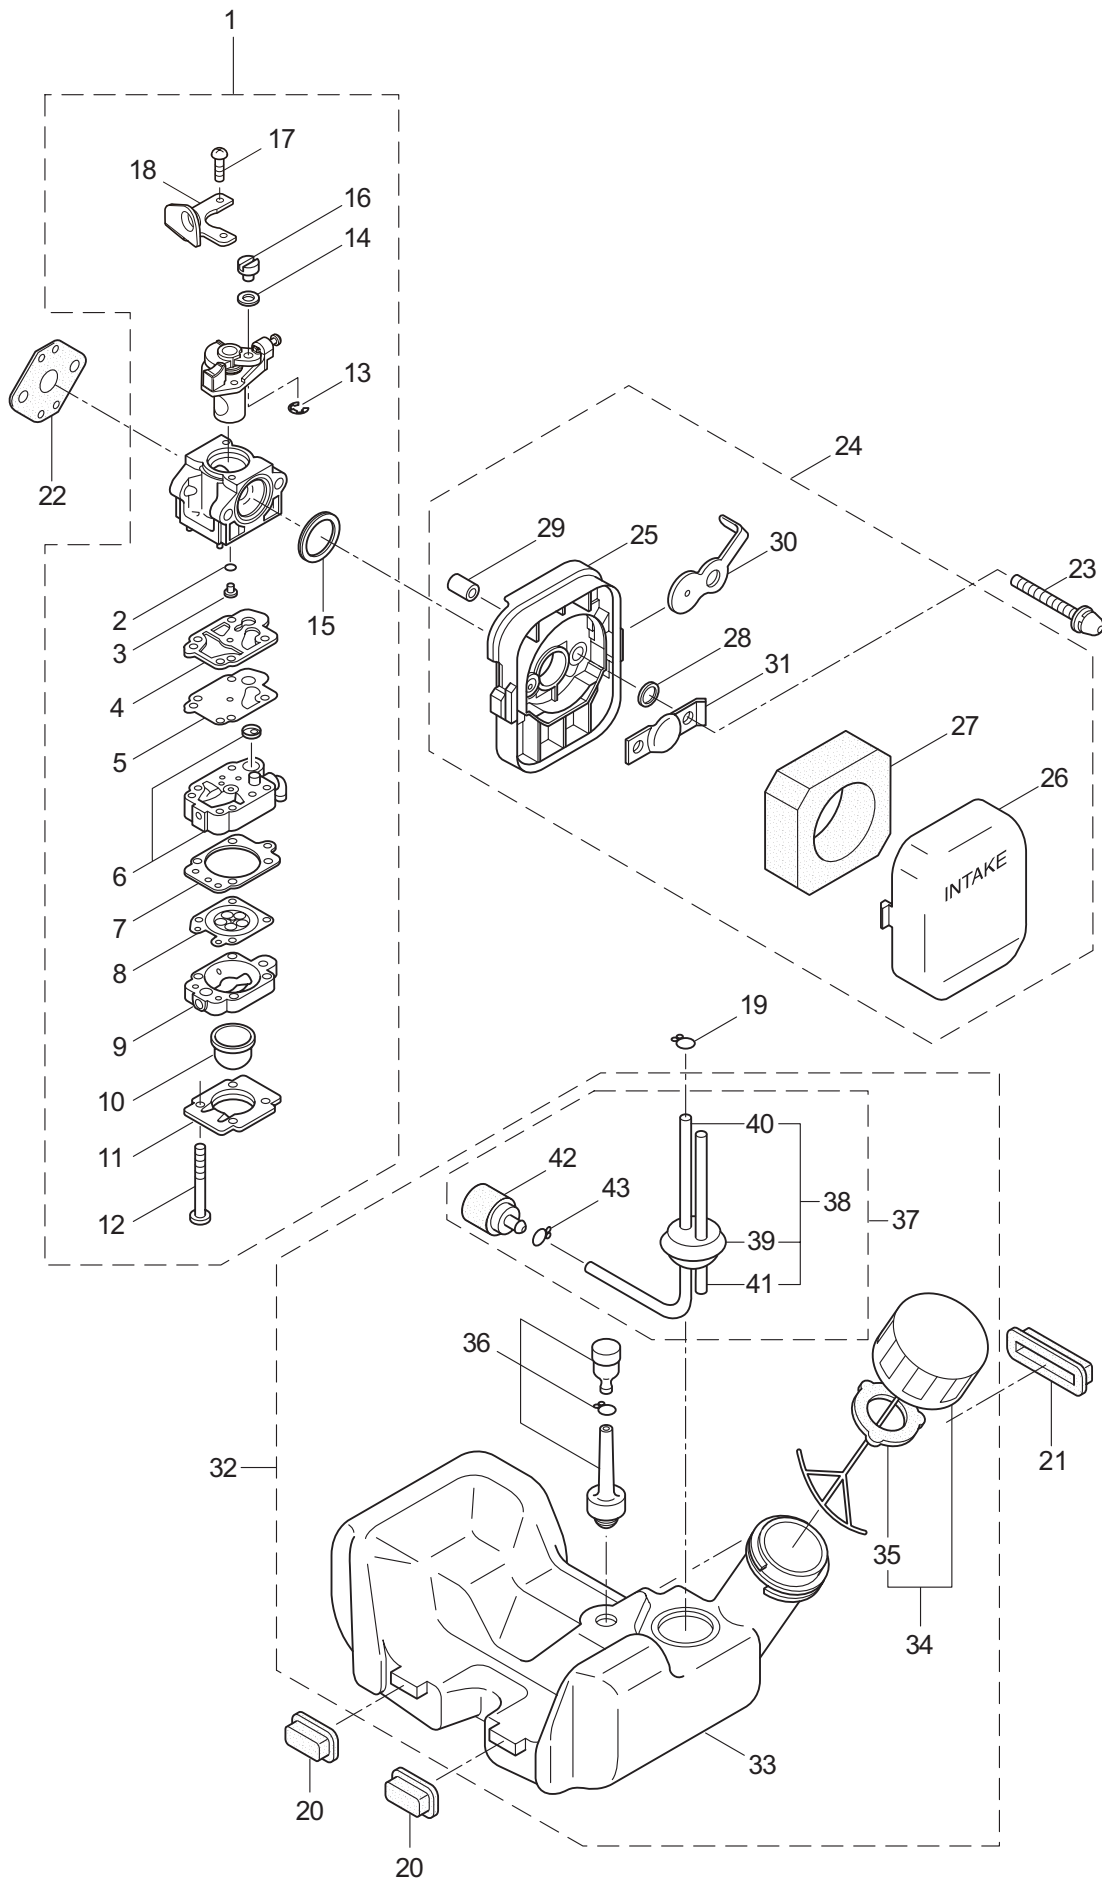

4. KJBL33
CARBURETOR, FUEL TANK

Ref. No.	Part No.	Part Name	Q'ty	Remarks
4-1	284085	Carburetor Ass'y	1	Incl.2-18 New gasket required
4-2	261871	O-Ring	1	
4-3	266175	Main Jet	1	#40.5
4-4	262995	Gasket	1	
4-5	262994	Diaphragm,Fuel Pump	1	
4-6	263739	Pump Body	1	
4-7	262993	Gasket	1	
4-8	261873	Diaphragm,Metering	1	
4-9	262991	Purge Body	1	
4-10	261874	Primer Bulb	1	
4-11	262992	Cover Plate	1	
4-12	262996	Screw	4	
4-13	261876	E-Ring	1	
4-14	264678	Washer	1	
4-15	261657	Packing	1	
4-16	261658	Swivel	1	
4-17	261875	Screw	2	
4-18	264677	Bracket	1	
4-19	261117	Clip	1	
4-20	261118	Pad	2	
4-21	261119	Pad	1	
4-22	261864	Gasket	1	
4-23	264016	Cap Screw	2	M5x60
4-24	262902	Air Filter Ass'y	1	Incl.25-31
4-25	263005	Housing	1	
4-26	262998	Cover	1	
4-27	263006	Element	1	
4-28	263000	Washer	1	
4-29	263001	Sleeve	2	
4-30	263007	Choke Valve	1	
4-31	263003	Plate	1	
4-32	268141	Fuel Tank Ass'y	1	Incl.33-43
4-33	261965	Fuel Tank	1	
4-34	262726	Fuel Tank Cap Ass'y	1	Incl.35
4-35	261105	Gasket	1	
4-36	261696	Breather Ass'y	1	
4-37	265752	Fuel Pipe Pick-up Ass'y	1	Incl.38-43
4-38	264031	Fuel Pipe Ass'y	1	Incl.39-41
4-39	261115	Grommet	1	
4-40	261690	Fuel Pipe	1	160L
4-41	263038	Return Pipe	1	3x6x85L
4-42	264653	Filter Ass'y	1	
4-43	261117	Clip	1