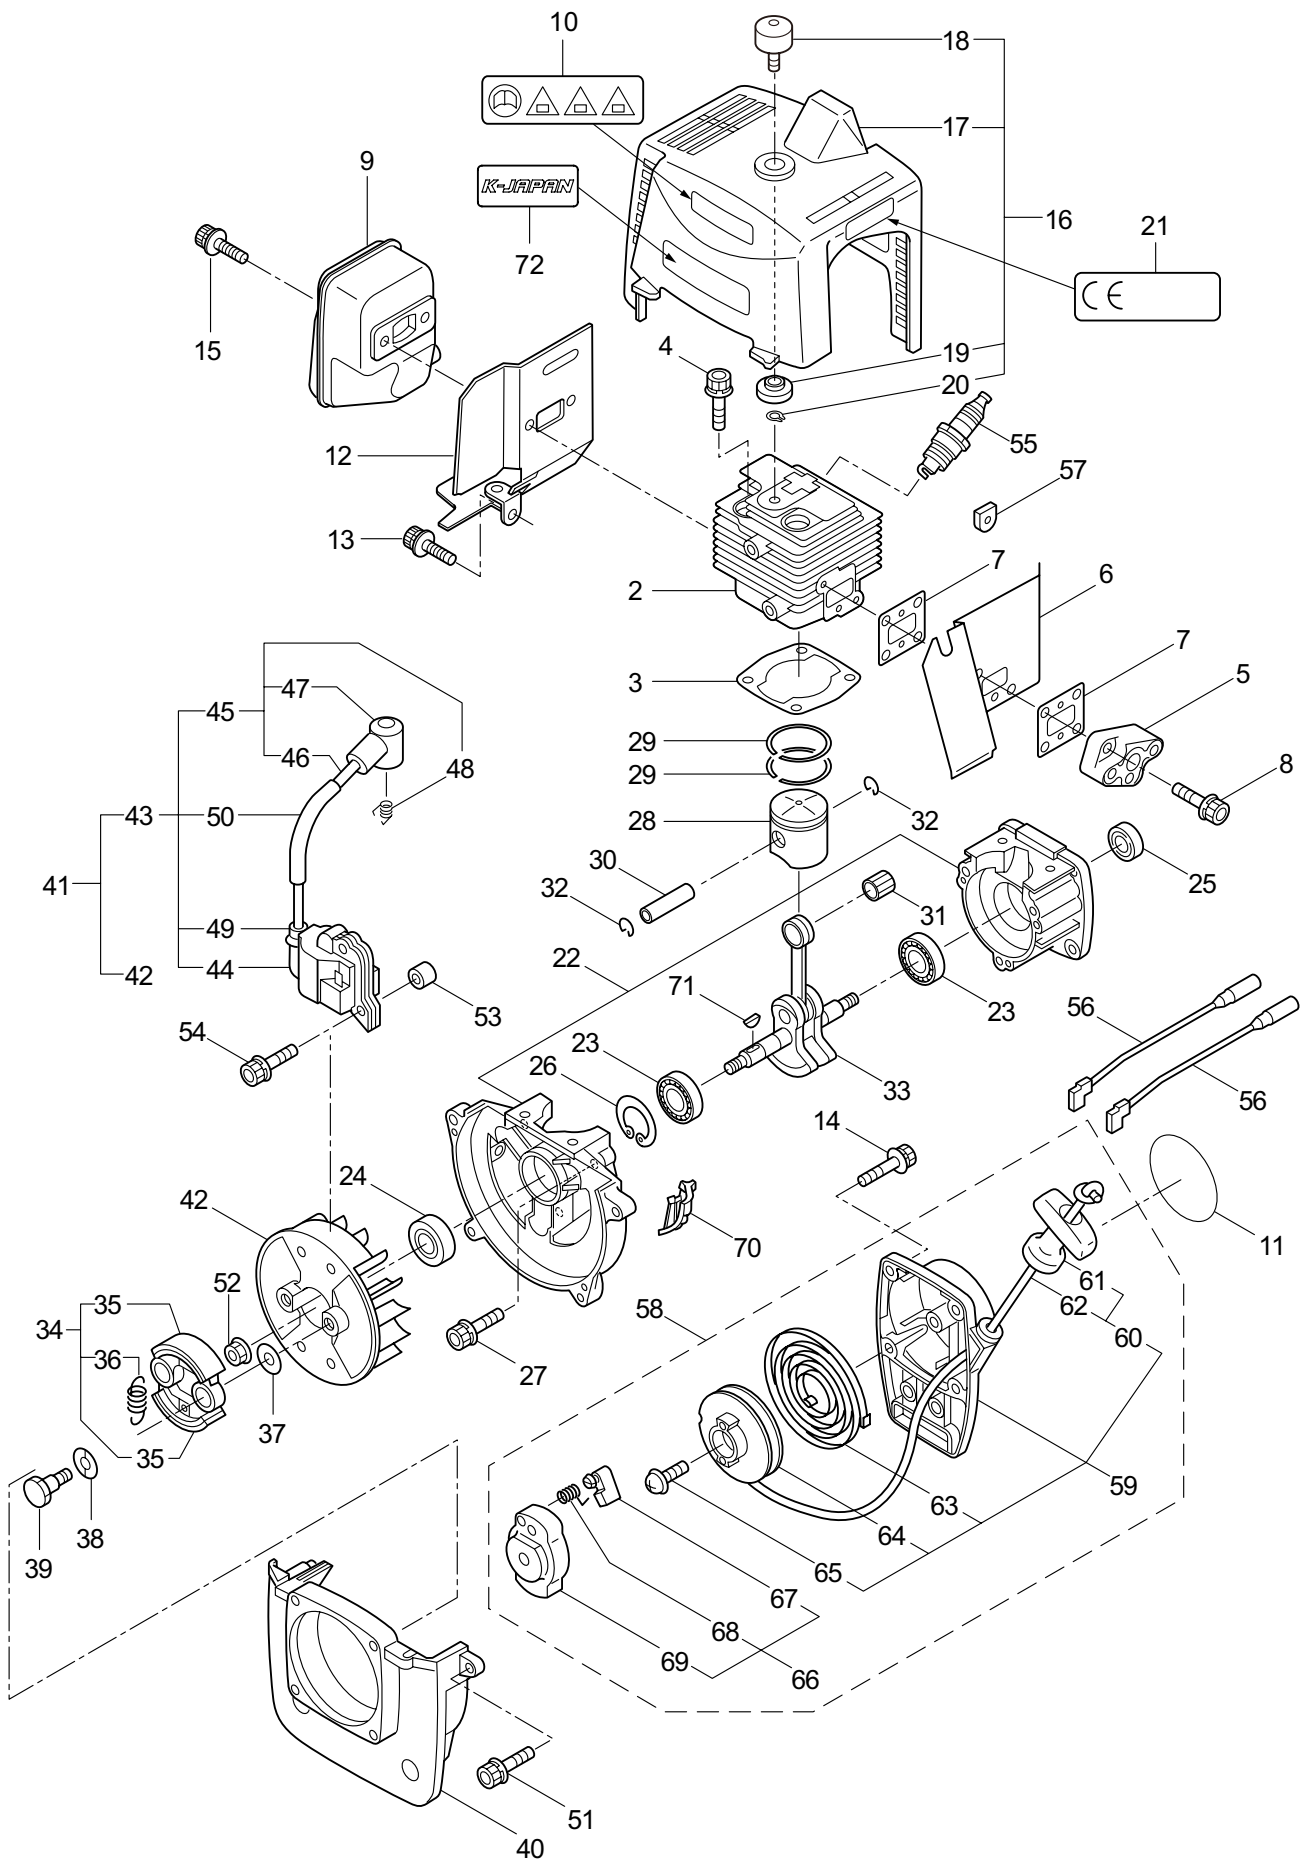

3. KJBL33 ENGINE

Ref. No.	Part No.	Part Name	Q'ty	Remarks
3-46	267404	Spark Plug Wire	1	
3-47	261074	Plug Boot	1	
3-48	261075	Connector	1	
3-49	261072	Cap	1	
3-50	269418	Insulator	1	
3-51	261250	Cap Screw	4	M5x20
3-52	261417	Nut,Rotor	1	M8
3-53	280381	Spacer	2	
3-54	261256	Cap Screw	2	M4x25
3-55	262483	Spark Plug	1	NGK BPMR6Y
3-56	267492	Lead	2	130L
3-57	261202	Grommet	1	
3-58	261419	Recoil Starter Ass'y	1	Incl.59-69
3-59	261420	Recoil Ass'y	1	Incl.60-65
3-60	261723	Rope Ass'y	1	Incl.61,62
3-61	261725	Starter Grip	1	
3-62	261724	Starter Rope	1	3x890L
3-63	261721	Spiral Spring	1	
3-64	261720	Pulley	1	
3-65	262922	Screw	1	
3-66	263475	Starter Pawl Ass'y	1	Incl.67-69
3-67	263477	Pawl	1	
3-68	261728	Return Spring	1	
3-69	263476	Pawl Case	1	
3-70	265458	Screen	1	
3-71	261076	Woodruff Key	1	3x10
3-72	275051	Label	1	KJ